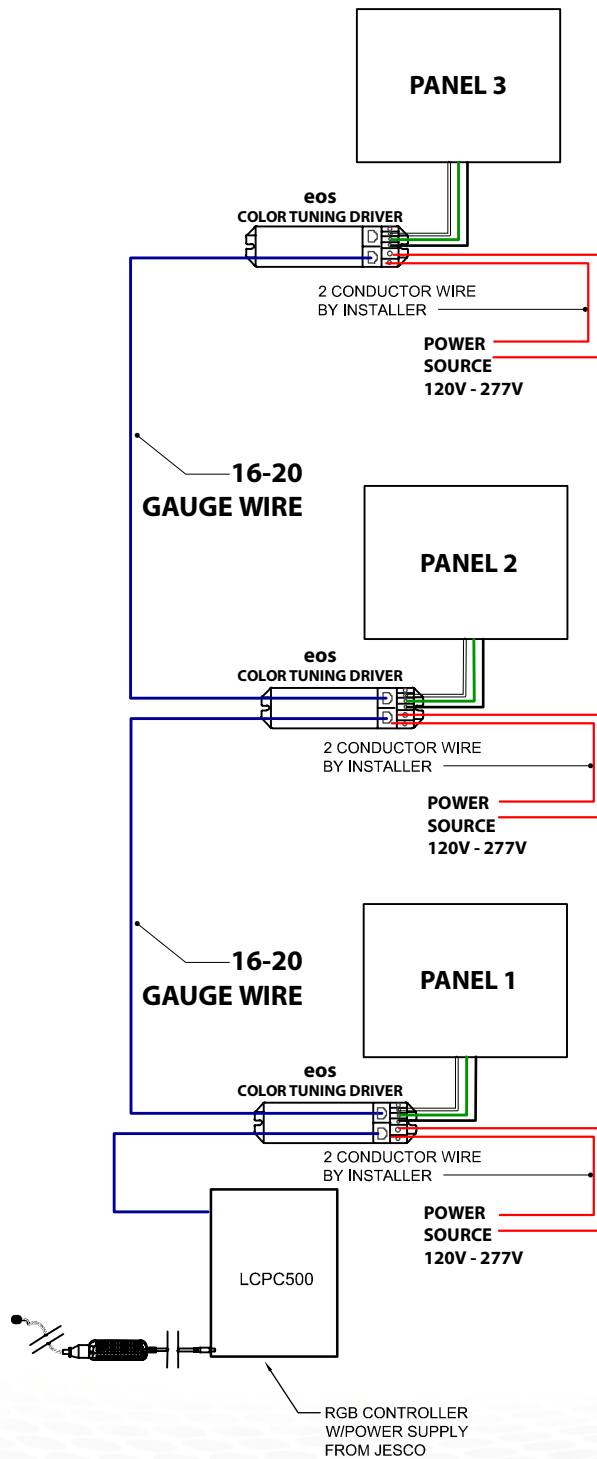

Wiring Diagram COLOR TUNING LightPanel™

COLOR TUNING LightPanel™ System Color Coded Wiring Legend

COLOR CODED WIRING

SINGLE PANELS TO ONE DRIVER

Wiring Diagram COLOR TUNING LightPanel™

COLOR TUNING LightPanels™ Daisy Chained with Power Supply

Wiring Diagram COLOR TUNING LightPanel™

Multiple COLOR TUNING LightPanels™ to One Driver