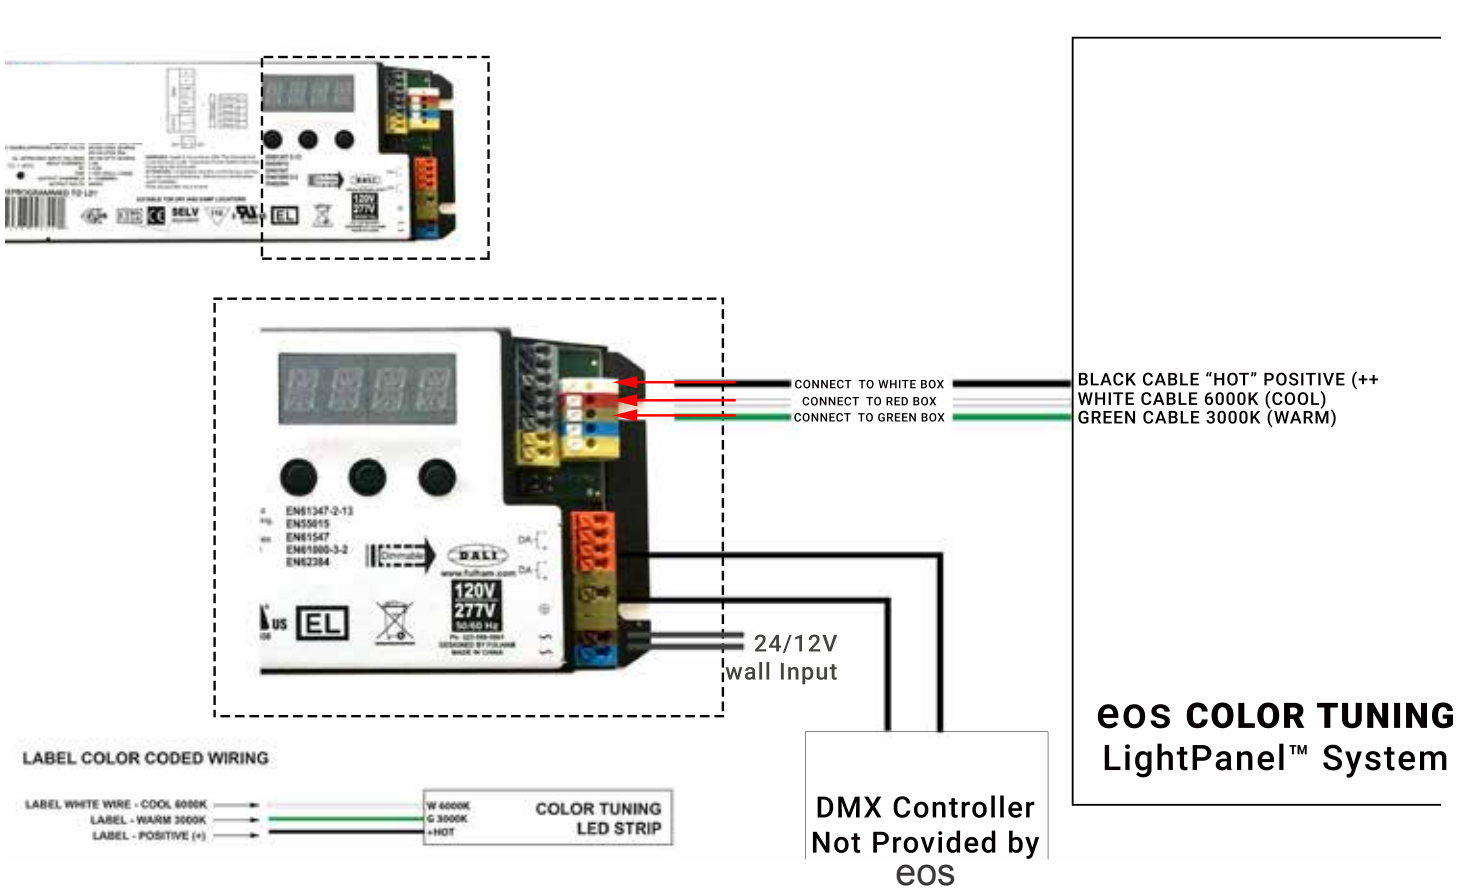

Wiring Diagram COLOR TUNING LightPanel™

COLOR TUNING LightPanel™ System Color Coded Wiring Legend

COLOR CODED WIRING

SINGLE PANELS TO ONE DRIVER

Wiring Diagram COLOR TUNING LightPanel™

COLOR TUNING LightPanels™ Daisy Chained with Power Supply

Wiring Diagram COLOR TUNING LightPanel™

Multiple COLOR TUNING LightPanels™ to One Driver